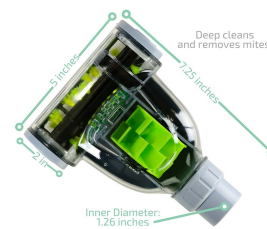

Ovente Pet Hair Vacuum Cleaner Attachment Brush (ACPST2510)

Key Features

EFFICIENT – Deep cleans and removes pet hair and even dust mites from your sofa and other surfaces.

DURABLE – Made of heavy-duty plastic and durable hair-like fibers that quickly and expertly collect hair, fur, dander, mites, and more.

UNIVERSAL – This part fits most canister vacuum models with ease.

EASY TO CLEAN – Disassemble the pet/sofa brush by twisting the neck to unlock, turn knob head all the way back, then split the attachment in two to remove the hairs inside. Then rinse with water.

COMPATIBLE – With the Ovente ST2000/2010, ST2500R/2510R, and ST2620 model vacuums available in a variety of colors including red, green, orange, and black.

Additional Info

SKU	ACPST2510
Weight	1.0000
PROP 65	N/A