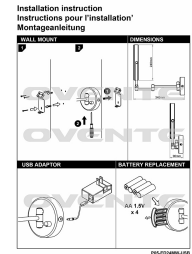

Ovente Wall-Mounted Vanity Mirror with Dimmable Lights 9.5 Inches (MLW45 Series)

Key Features

COMPREHENSIVE – This dual-sided 360° swivel design luxury mirror features 1x/7x/10x magnification. 1x for a great view of your entire face all at once, and 7x/10x for precision, because every detail counts (9.5" diameter)