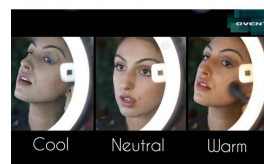

Ovente Wall-Mounted Vanity Mirror with Lights 8.5 Inches (MPWD3185 Series)

Key Features

COMPREHENSIVE – This dual-sided luxury mirror with 360° swivel design features 1x magnification for a great view of your entire face all at once, and a 7x magnification for precision, because every detail counts (8.5 in diameter)

SLEEK, MODERN, STYLISH – Enhance your home’s glamour factor for less with this mirror. It’s perfect for creating a luxurious focal point while brightening and opening up small spaces

LED LIGHTS – They last longer and use less electricity than all other types of lighting, helping you save money

PRACTICAL – Its extending arm is ideal for rooms with limited space and gives it an opulent hotel or spa-feel. It also hides wall imperfections behind its base and doubles as a flattering, softly-lit halo lamp for your room

Product Options

Finish:

Antique Brass

Brushed

Chrome

Oil Rubbed Bronze

Magnification:

1x/7x